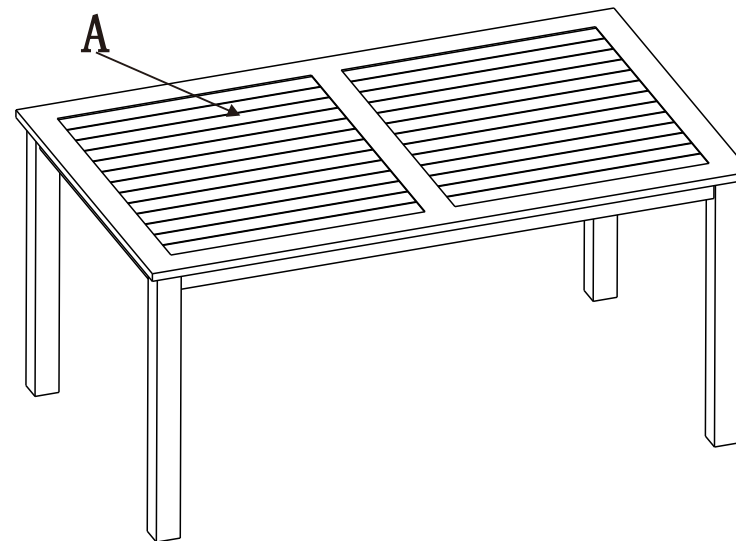

supremo[®]

LEISURE

Assembly Instruction

Parts list:

NO.	Picture	Name	Qty
A		Table top	1
B		Table leg	4
C		M8X40 Bolt	8
D		Steel Washer	8
E		Wrench	1

①

②

GLAQ-35597-731