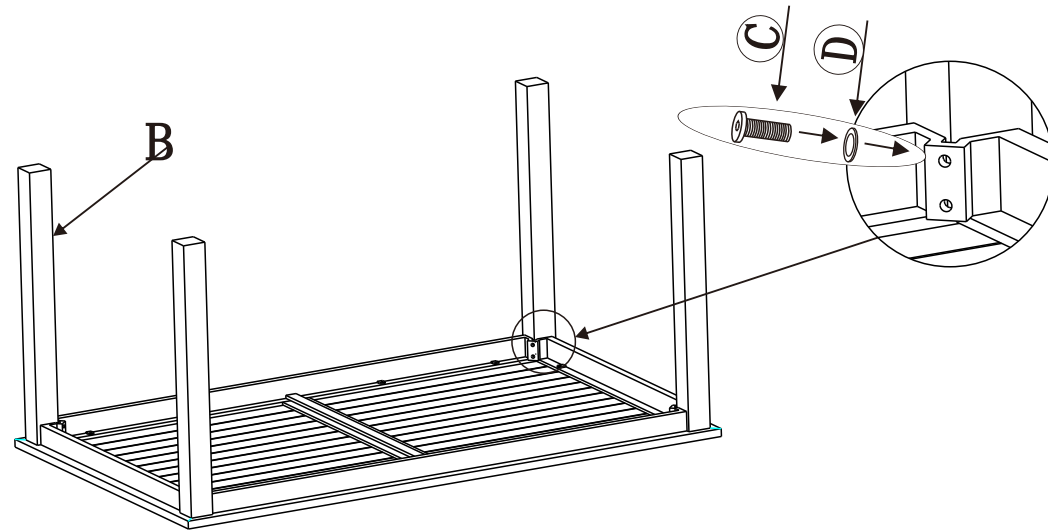

supremo[®]

LEISURE

Assembly Instruction

Parts list:

NO.	Picture	Name	Qty
A		Table top	1
B		Table leg	4
C		M8X40 Bolt	8
D		Steel Washer	8
E		Wrench	1

①

②

GLAQ-35597-731