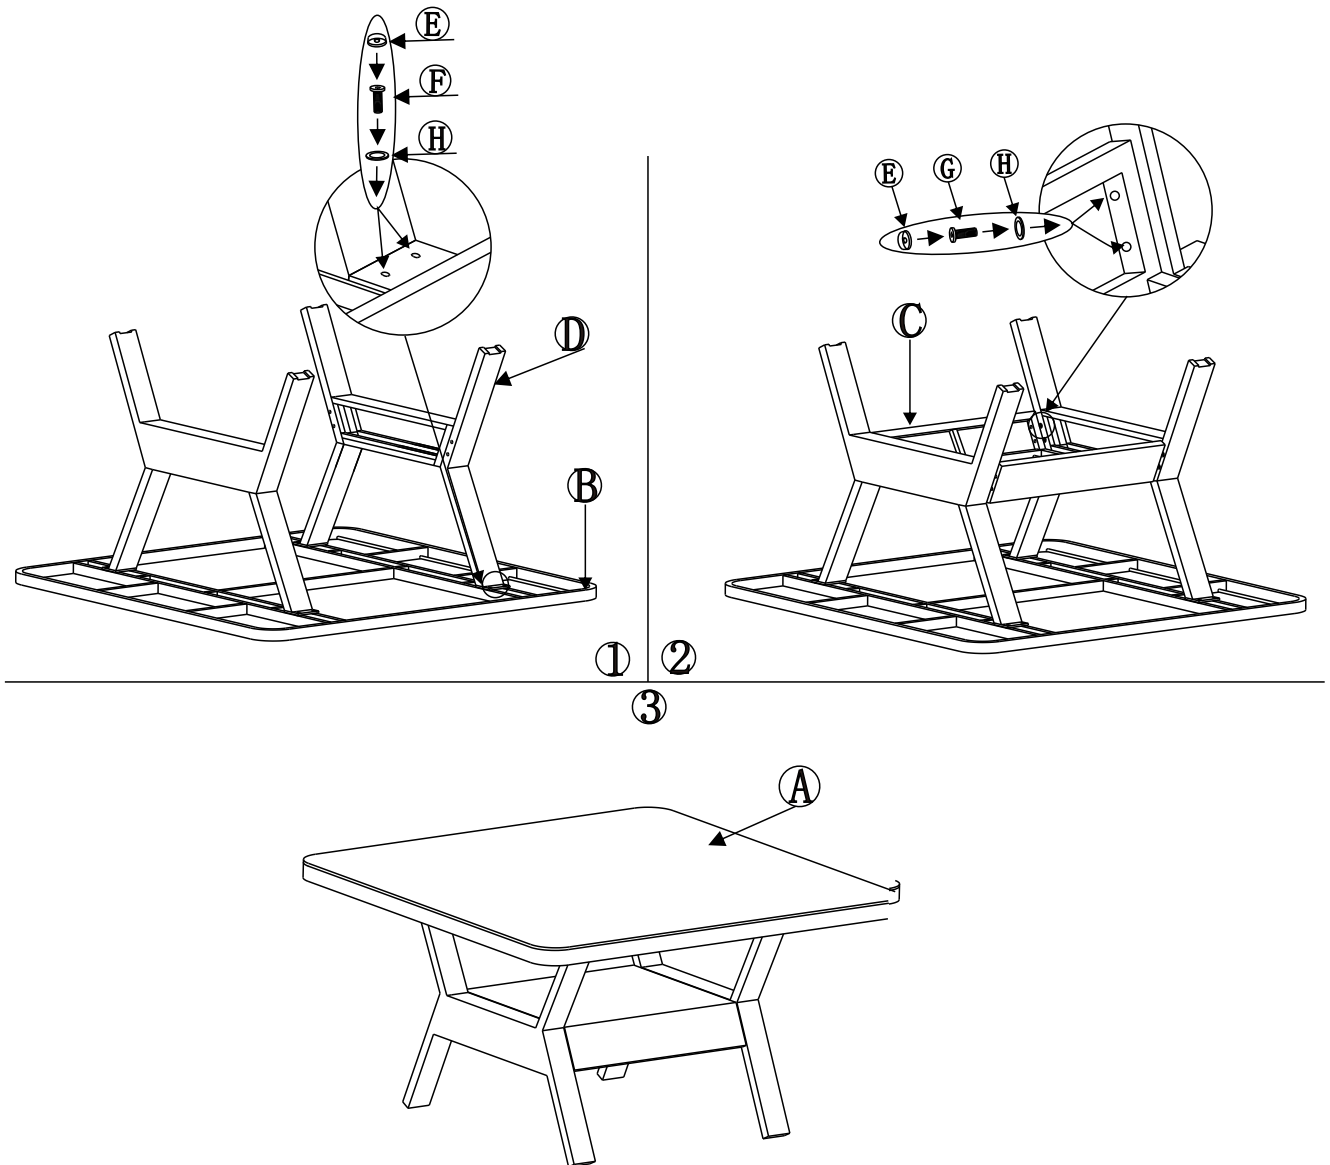

supremo[®]

LEISURE

Parts list:

No.	Picture	Name	Qty
A		Glass	1
B		Table Rim	1
C		Decorative frame	1
D		Leg	2
E		Pvc bolt cover	16
F		M6×20 Bolt	8
G		M6×40 Bolt	8
H		Steel Washer	16
I		Wrench	1

Assembly Instruction

GLAC-248482-98KD